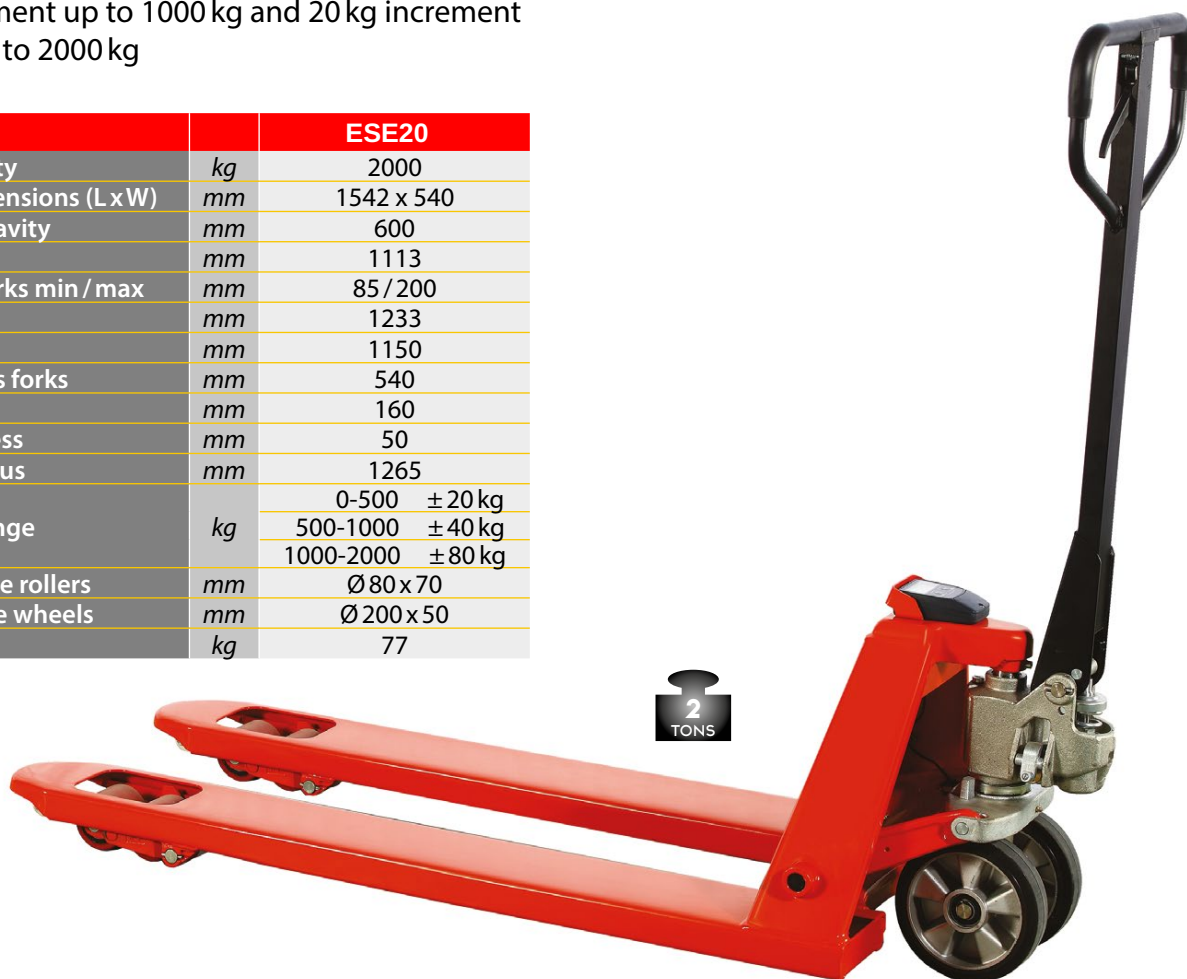

### Low precision weighing scale pallet truck 2000 kg

#### FEATURES

- Load capacity: 2000 kg
- Switch-on/off, gross / net weight and low-battery display
- Automatic and manual zero correction
- Totalizing weight function with sequence number
- Weight measurement using by two load cells
- Powered by 1.5 volt LR6 batteries
- Accuracy of +/- 5 kg to 1000 kg and +/- 20 to 2000 kg
- 5 kg increment up to 1000 kg and 20 kg increment from 1000 to 2000 kg

Model		ESE20
Load capacity	kg	2000
Overall dimensions (L x W)	mm	1542 x 540
Center of gravity	mm	600
Wheelbase	mm	1113
Height of forks min / max	mm	85 / 200
Tiller height	mm	1233
Fork length	mm	1150
Width across forks	mm	540
Fork width	mm	160
Fork thickness	mm	50
Turning radius	mm	1265
Accuracy range	kg	0-500 ± 20 kg
		500-1000 ± 40 kg
		1000-2000 ± 80 kg
Polyurethane rollers	mm	Ø 80 x 70
Rubber drive wheels	mm	Ø 200 x 50
Weight	kg	77